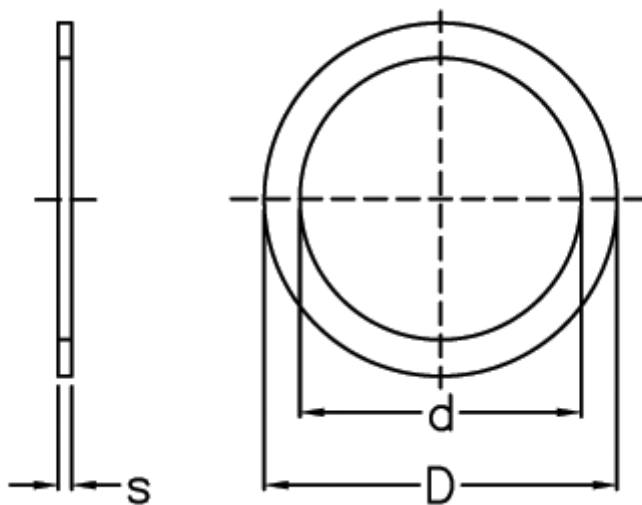

Article number: 0130429

Description: Support washer  
15x22x1,5 DIN 988

## Measures

---

d	= 15
D	= 22
Description	= 15x22x1,5
s	= 1.5
tol	= -0.05
Weight kg/1000	= 2.050